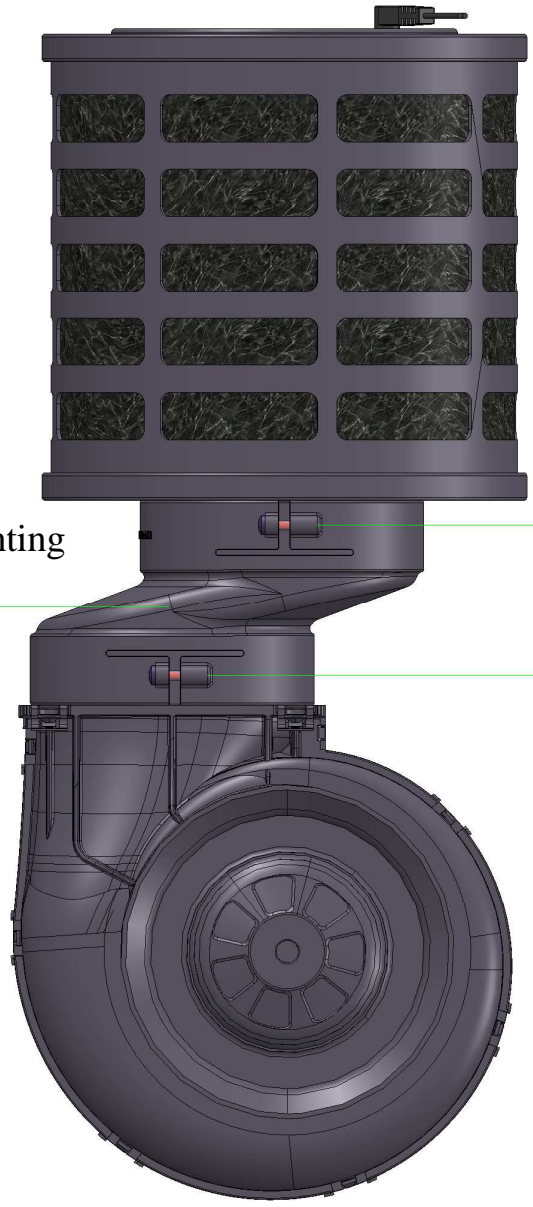

excentric mounting
art. 007

2x schroef 2.9x19mm

excentric mounting
art. 008