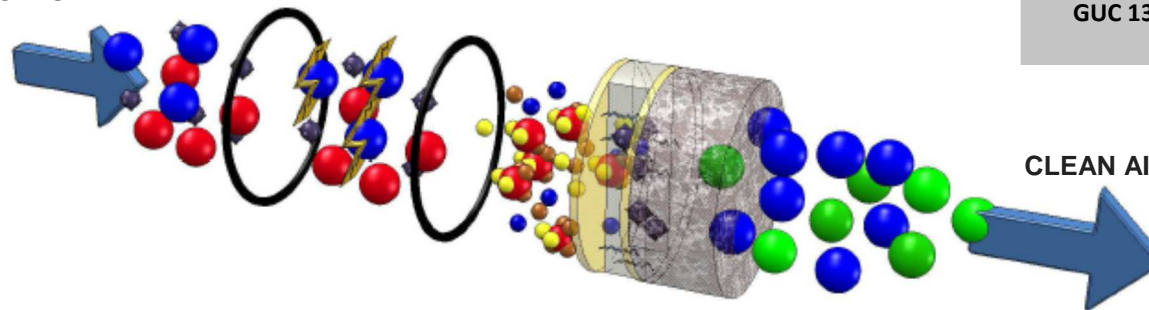

PLASMA MADE[®]

Absolute Science

- additional advantages*
- noise reducing*
 - cost effective*
 - energy saving*
 - proven technique*
 - easy to assemble*

POLLUTED AIR

GUC - SERIES	
GUC 1212	≤ 600 m ³ /h
GUC 1214	≤ 1000 m ³ /h
GUC 1314	≤ 1000 m ³ /h

4 TYPES OF FILTERS

- Electrostatic filter ESD
- Glas fiber filter
- Plasma filter
- Carbon filter

PLASMA MADE[®]
Absolute Science

Postbus 162
7950 AD Staphorst
Netherlands

Tel. +31 (0)522-468071
info@plasmamade.com
www.plasmamade.com